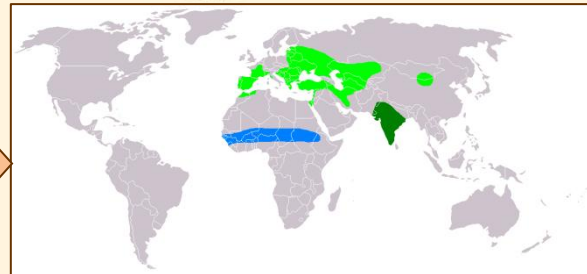

Short-Toed Eagle

The **Short-Toed Snake Eagle**, also known as the **Short-Toed Eagle**, is a medium-sized bird of prey.

This map shows the home ranges of the Short-Toed Eagle.

- The dark green area shows where these birds have become permanent residents,
- The lighter green areas, where they generally live during the summer months, and
- The blue areas, where they spend their winters.

Facts

- The Short-Toed Eagle is mainly found in open cultivated lands where they do most of their hunting.
- They nest mainly in trees and lay only one egg at a time.
- Short-Toed Eagles can live for up to 17 years.
- The Short-Toed Eagle can be seen in large numbers on passage to Europe during April and May and then in the autumn when they fly back to Africa.